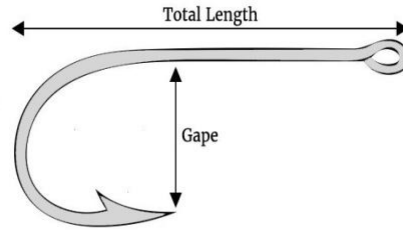

Hook Sizing Chart

Sizes are Approximate

Twin Hook Assists

Length mm / Gape mm

	A.S.S	A.S.S	Decoy DJ-88	Decoy DJ-89	SHOUT	SHOUT
	Decoy Hook	Anaaki Hook	Twin Pike	Wire	Twin Spark	Double Barb
#1				25 / 13	29 / 17	
1/0			27 / 15			32 / 18
2/0	35 / 18	33 / 15	35 / 18	29 / 19		
3/0	40 / 19	34 / 16	40 / 19			
4/0			42 / 24			
5/0						
	Suteki	Suteki	Suteki	Suteki	Suteki	Yamai
	Spider	Hikari TAH	Sawara Wire	TAB-1 Slow	TAF Keimura	S/Steel Fighter
#1				40 / 18		
1/0		32 / 17		42 / 19	32 / 17	
2/0		35 / 19		47 / 20	35 / 19	
3/0		40 / 21				
4/0						
5/0						
S			35 / 16			
M			38 / 18			
L			43 / 19			
18	31 / 14					31 / 15
19	33 / 15					
20	34 / 18					36 / 19
22	39 / 19					
23						44 / 22
25						47 / 24
	BKK	Shout	Suteki			
	Joint Combat	Rockfish	Light Muppet			
3/0			36 / 16			
SS	14 / 9mm					
S	15 / 10mm	24 / 13				
M	16 / 11mm	30 / 14				
L	17 / 12mm	35 / 15				
XL	21 / 14mm					